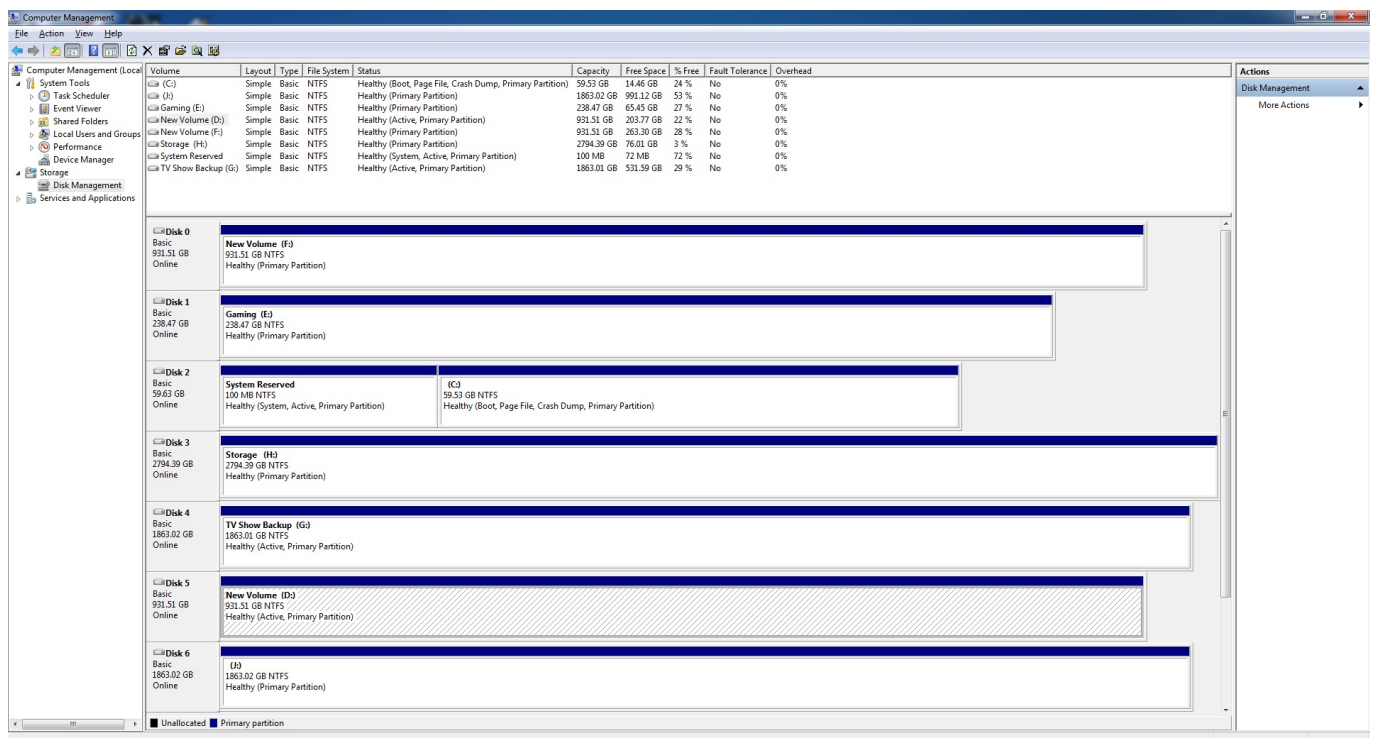

Their first office was a small room in the basement of an old library building in.

1. [1. acceso software inc installshield startup](#)
2. [2. installshield flexera startup](#)

An example would be 'svchost.exe' - which doesn't appear in either under normal conditions but does via CTRL+ALT+DEL.. Pressing CTRL+ALT+DEL identifies programs that are currently running - not necessarily at startup.. It is possible to specify questions, set prerequisites and registry settings that the user will be able to choose at the installation time.. Development [ ] InstallShield was developed by The Stirling Group, a company founded in 1987 by Viresh Bhatia and Rick Harold, who had first met when they were computer science students.. This is NOT a list of tasks/processes taken from Task Manager or the Close Program window (CTRL+ALT+DEL) but a list of startup applications, although you will find some of them listed via this method.

acesso software inc installshield startup

acesso software inc installshield startup, acceso software installshield startup, installshield flexera startup [Capsa Unternehmensbruch](#)

exe Searching around, I learned that this automatically checks for, downloads, and installs software updates. [Duke Wallpaper Hd For Mobile Download](#)

[Best Place To Download Mac Software](#)

installshield flexera startup

[Open Pdf In Browser Adobe Reader X](#)